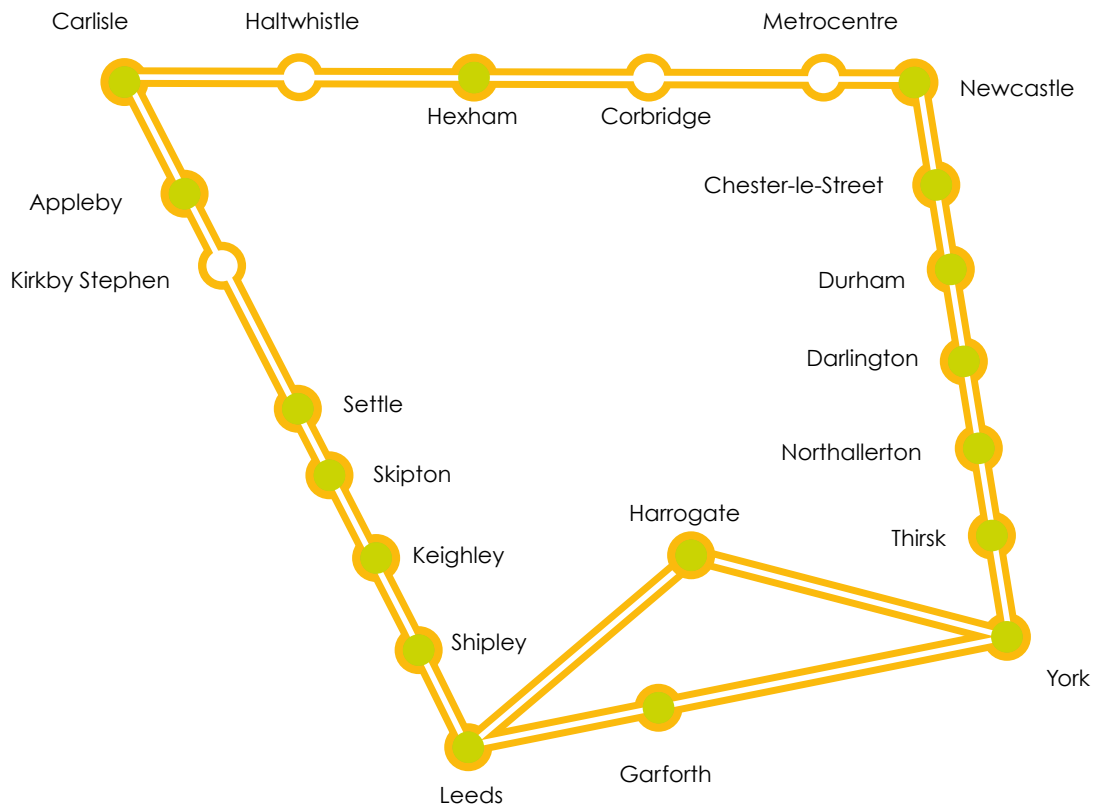

# NORTH EAST ROUND ROBIN

- Not all stations are shown on the maps.
- Valid on all train operating companies' services on the maps with the exception of Grand Central and Hull Trains.