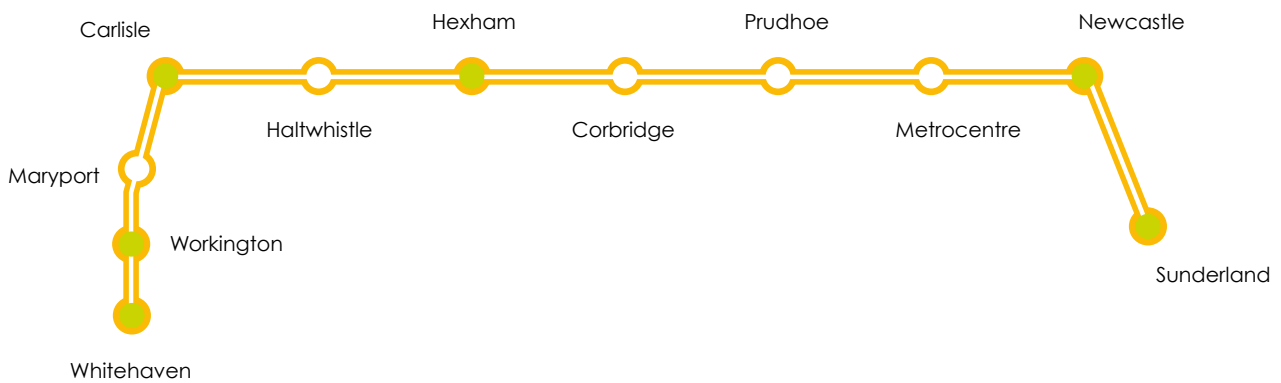

HADRIAN'S WALL COUNTRY LINE DAY RANGER

- Not all stations are shown on the maps.
- Valid on all train operating companies' services on the maps with the exception of Grand Central and Hull Trains.