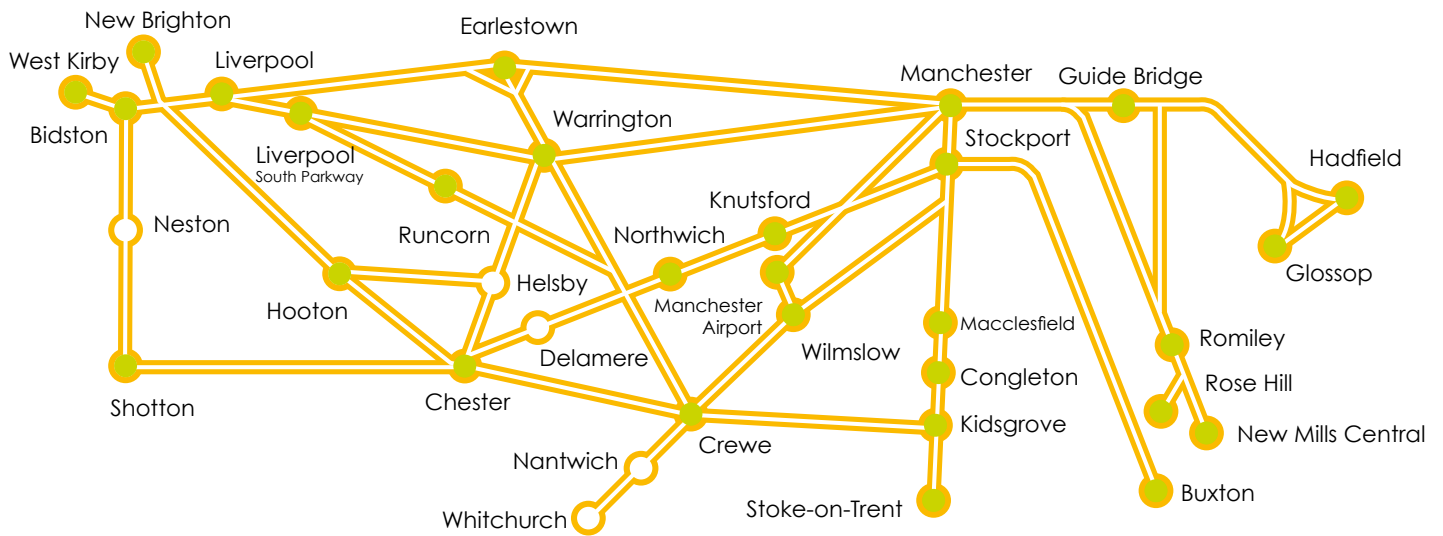

CHESHIRE DAY RANGER

- Not all stations are shown on the maps.
- Valid on all train operating companies' services on the maps with the exception of Grand Central and Hull Trains.