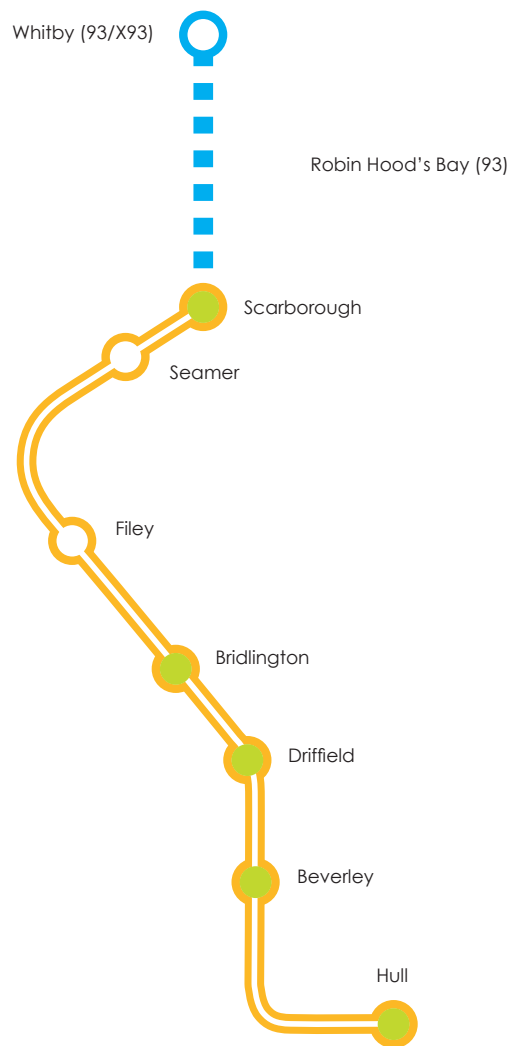

Yorkshire Coast Day Ranger route map

- not all stations are shown on the map
- valid on all the train operating companies' services on the map shown.

Updated September 2015