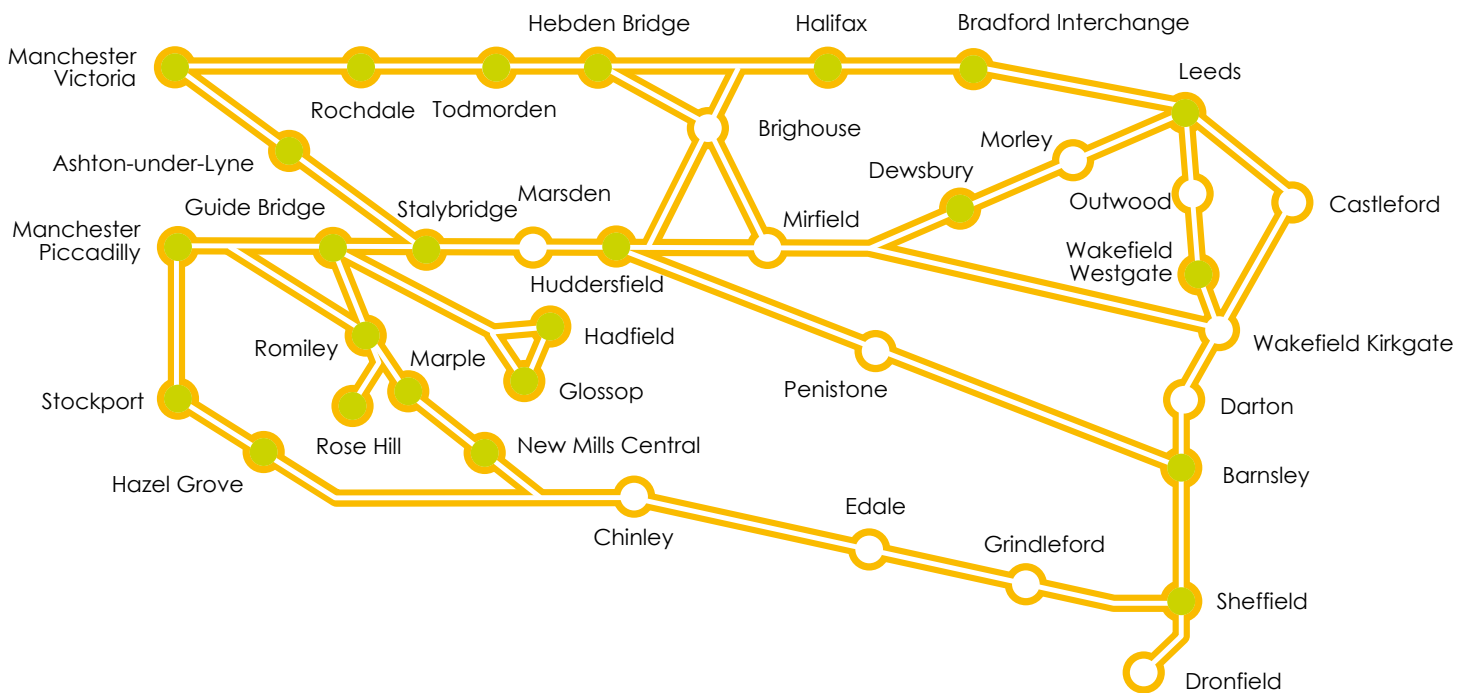

# South Pennines Day Ranger route map

 **Staffed stations**

- not all stations are shown on the map
- valid on all train operating companies' services on the map shown

Valid from 2 January 2012