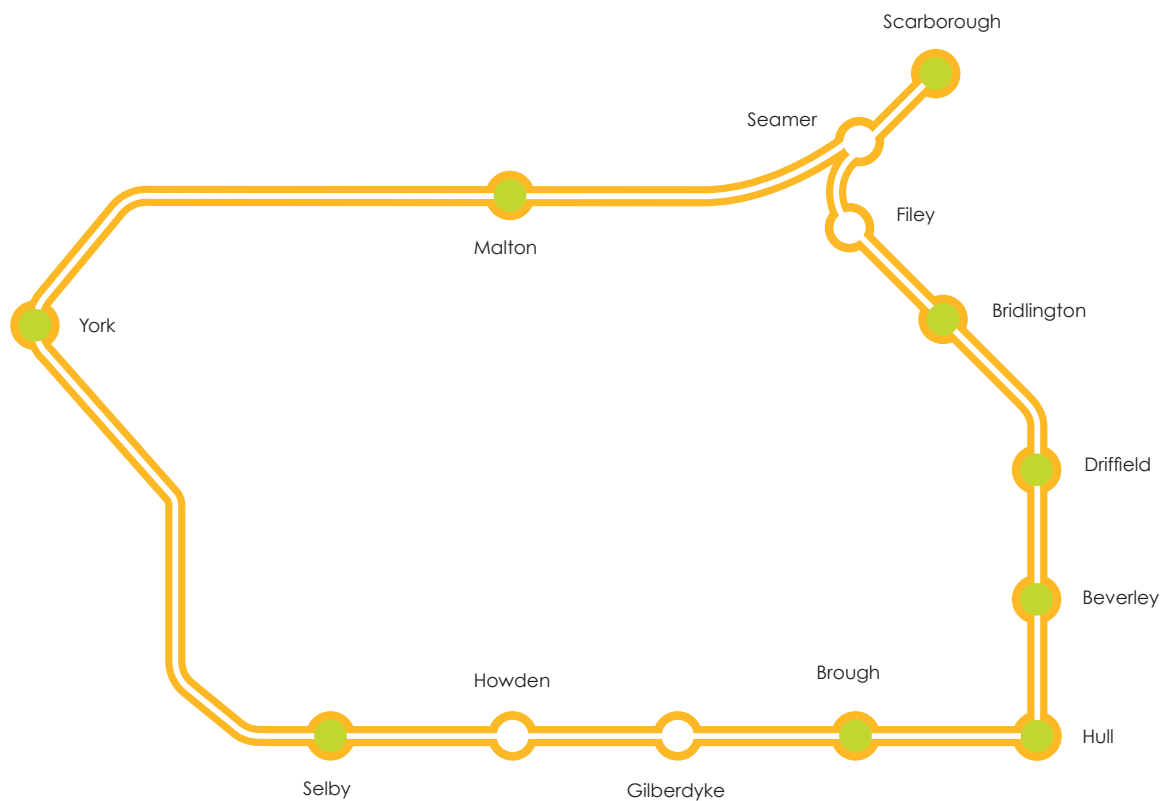

East Yorkshire Round Robin route map

 Staffed stations

- not all stations are shown on the map
- valid on all the train operating companies' services on the map shown.

Updated September 2015