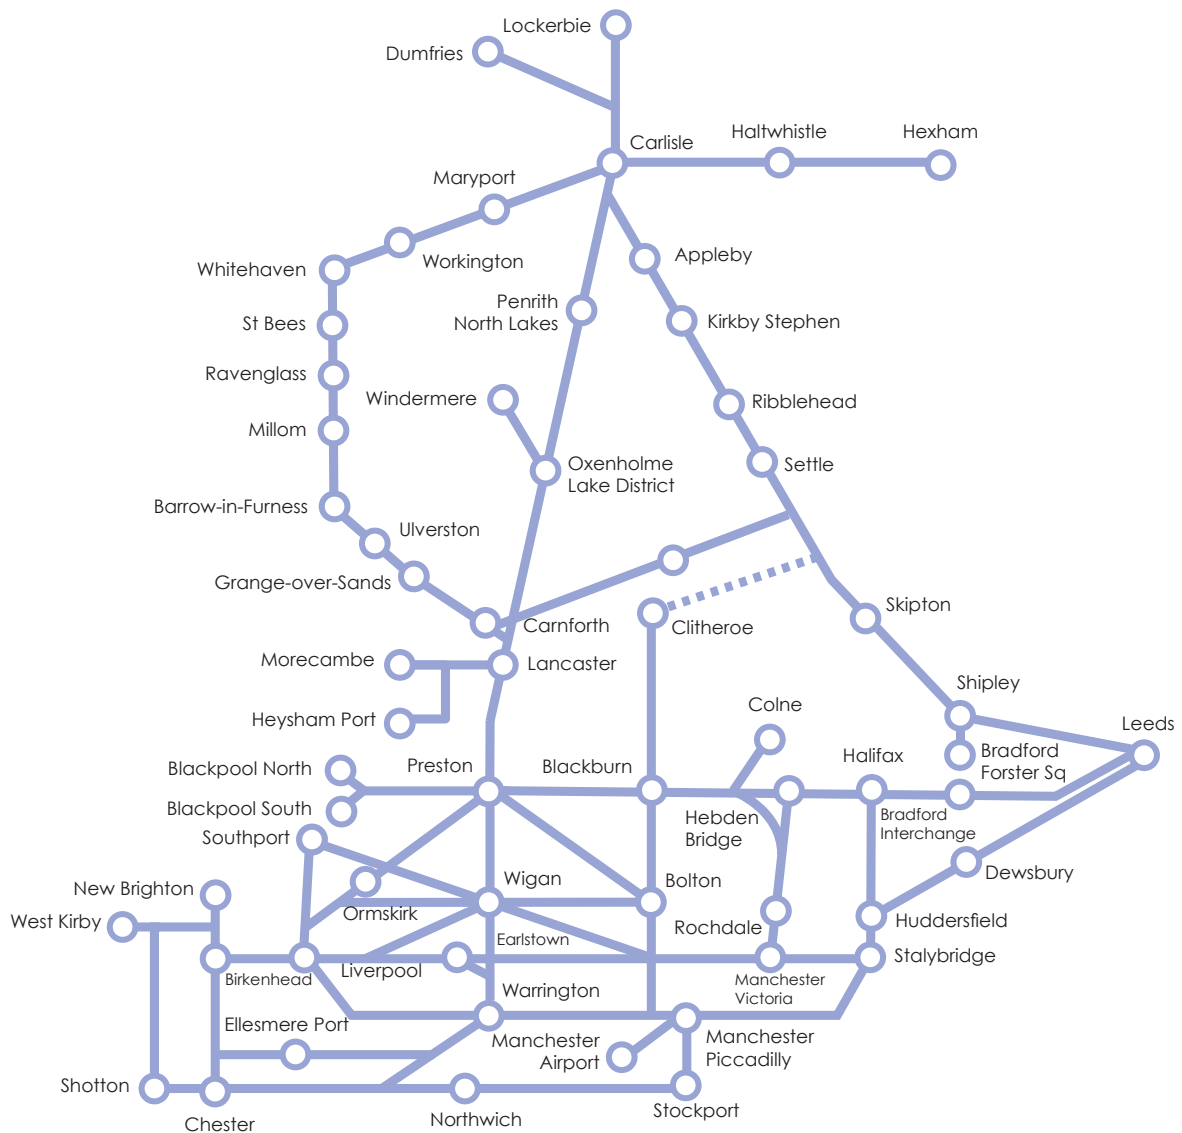

North West Rover route map

— Railway line
- - - Limited service

- not all stations are shown on the map
- valid on all train operating companies' services on the map with shown with the exception of Grand Central.