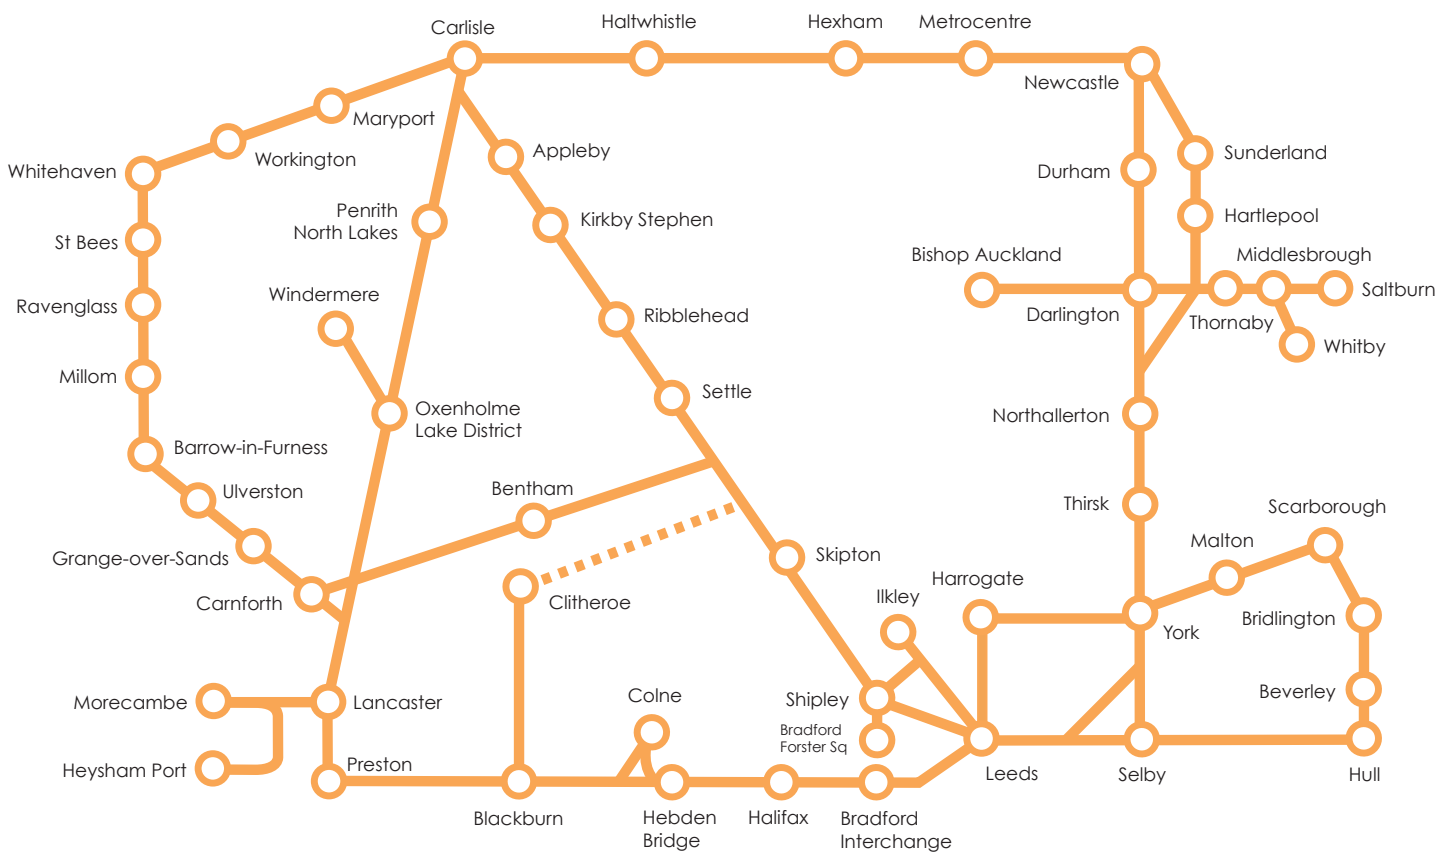

North Country Rover route map

— Railway line
- - - Limited service

- not all stations are shown on the map
- valid on all train operating companies' services on the map with the exception of Grand Central and Hull Trains.