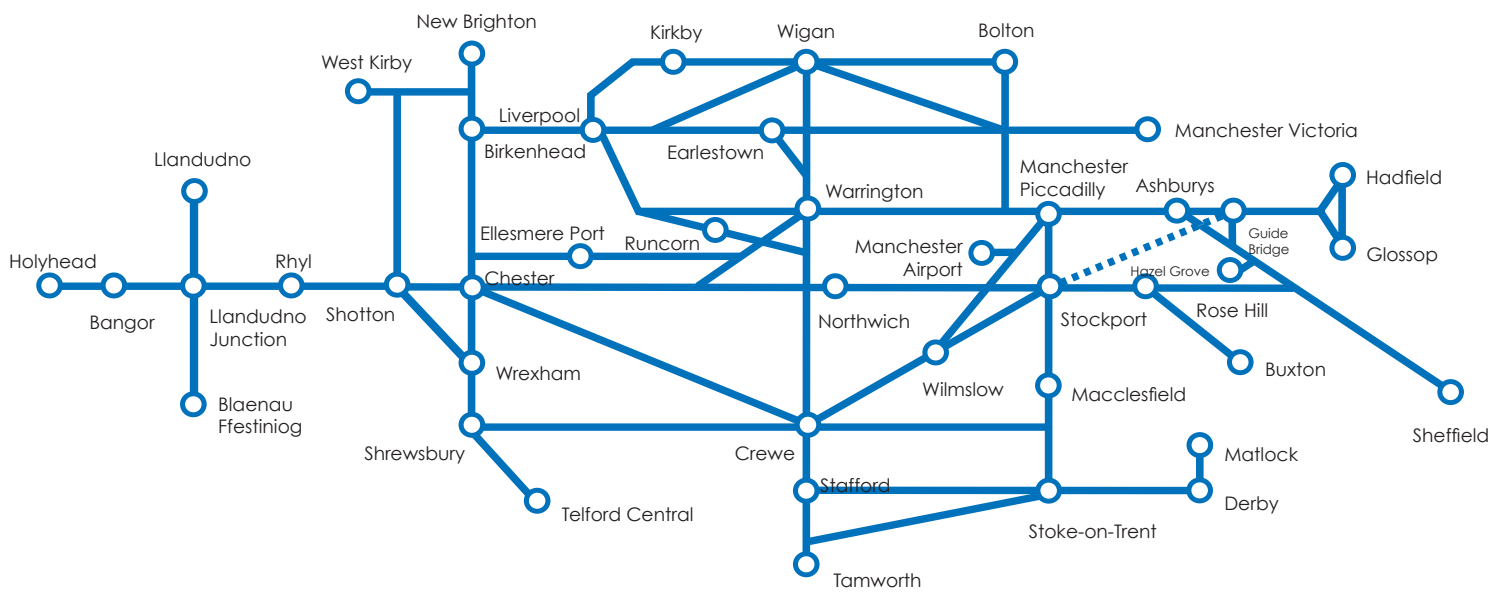

# Coast and Peaks Rover route map

— Railway line  
- - - - Limited service

- not all stations are shown on the map
- valid on all train operating companies' services on the map shown.

Updated September 2015