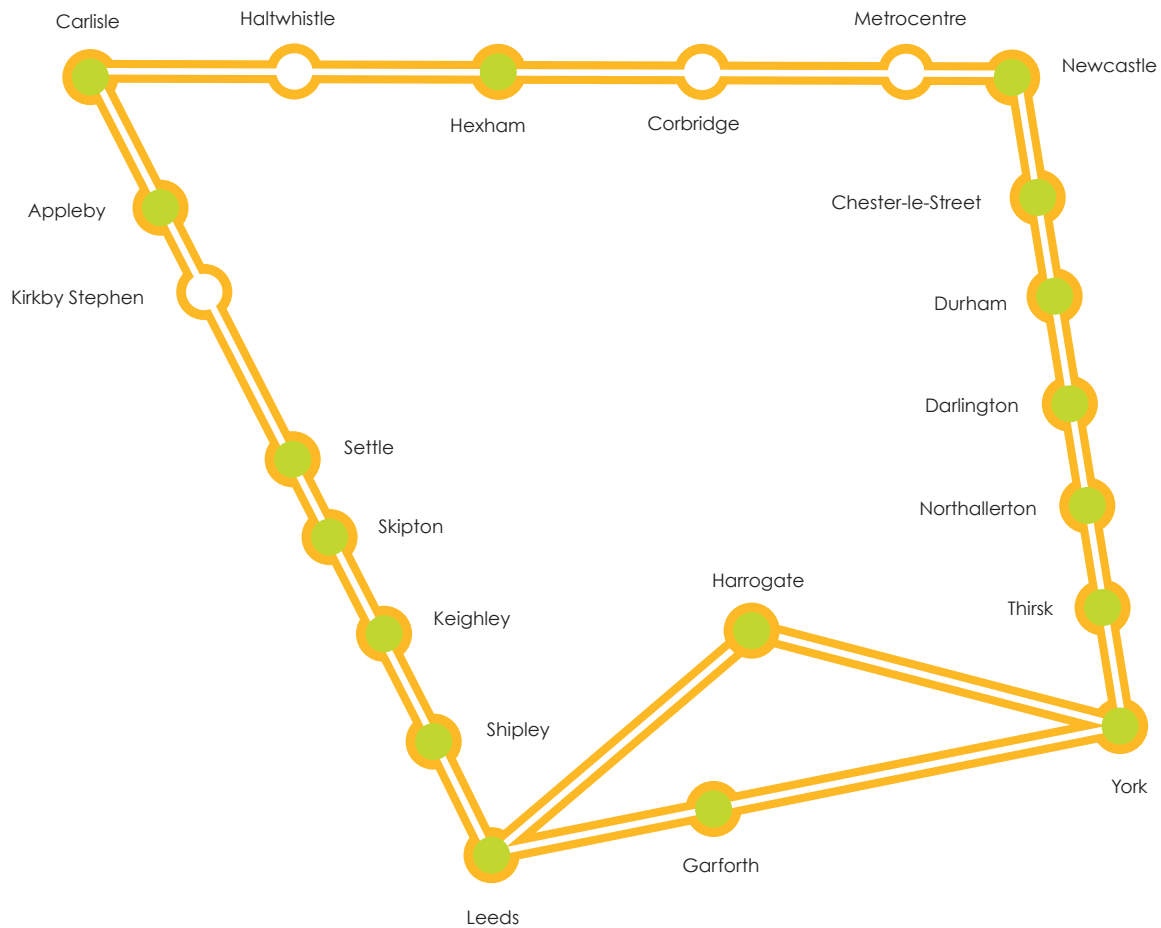

North East Round Robin route map

 **Staffed stations**

- not all stations are shown on the map
- valid on all train operating companies' services on the map shown with the exception of Grand Central.

Updated September 2015