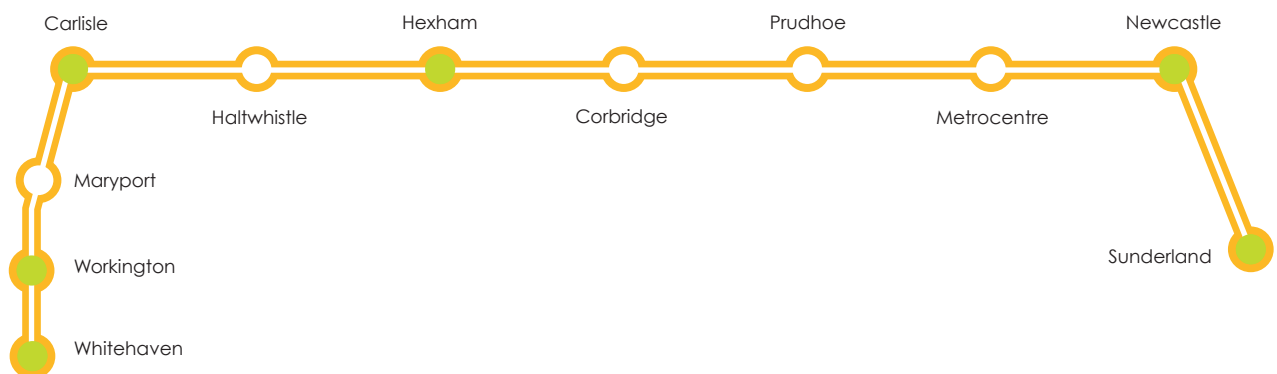

Hadrian's Wall Country Line Day Ranger route map

 **Staffed stations**

- not all stations are shown on the map
- valid on all the train operating companies' services on the map shown.

Updated September 2015