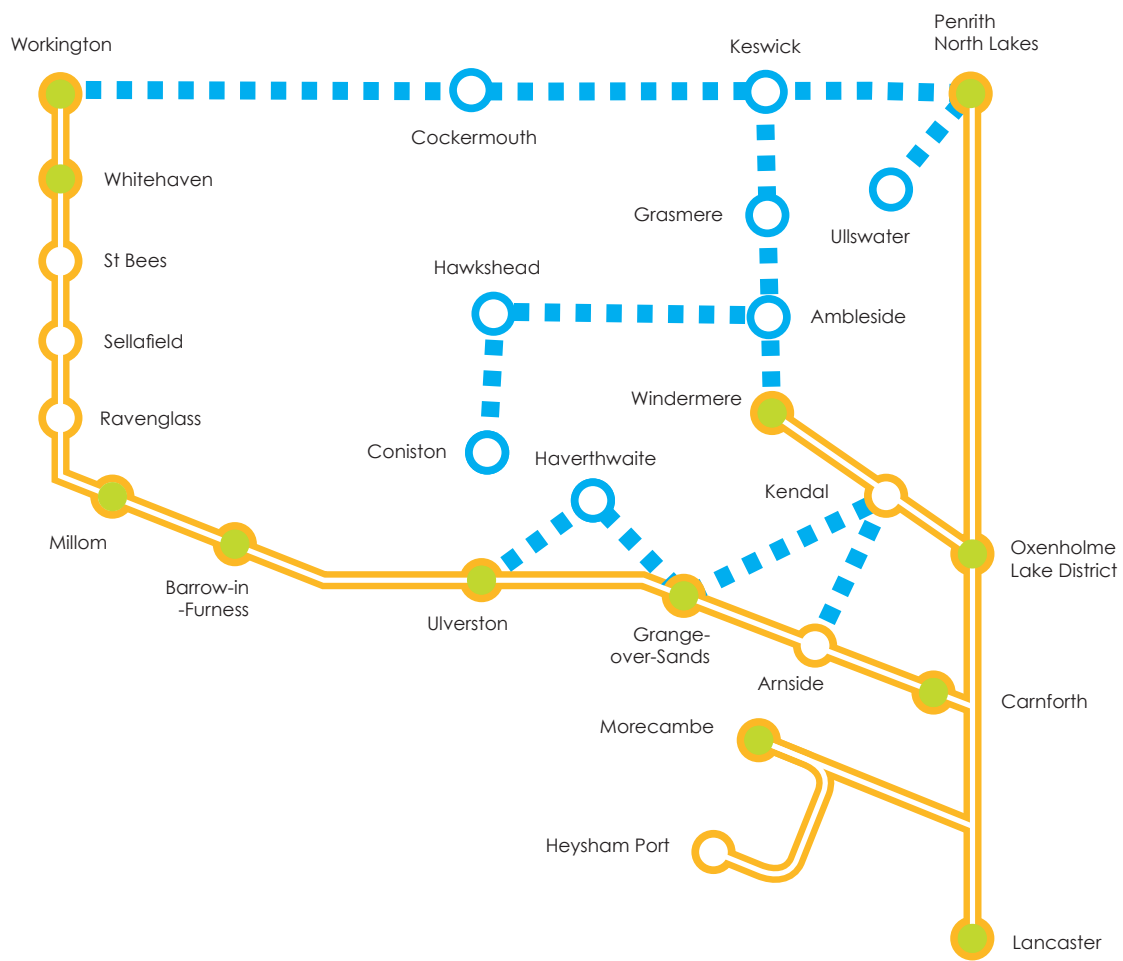

Lakes Day Ranger route map

-  Railway lines
-  Key bus routes
-  Staffed stations

- not all stations are shown on the map
- valid on all train operating companies' services on the map shown.

Updated September 2015