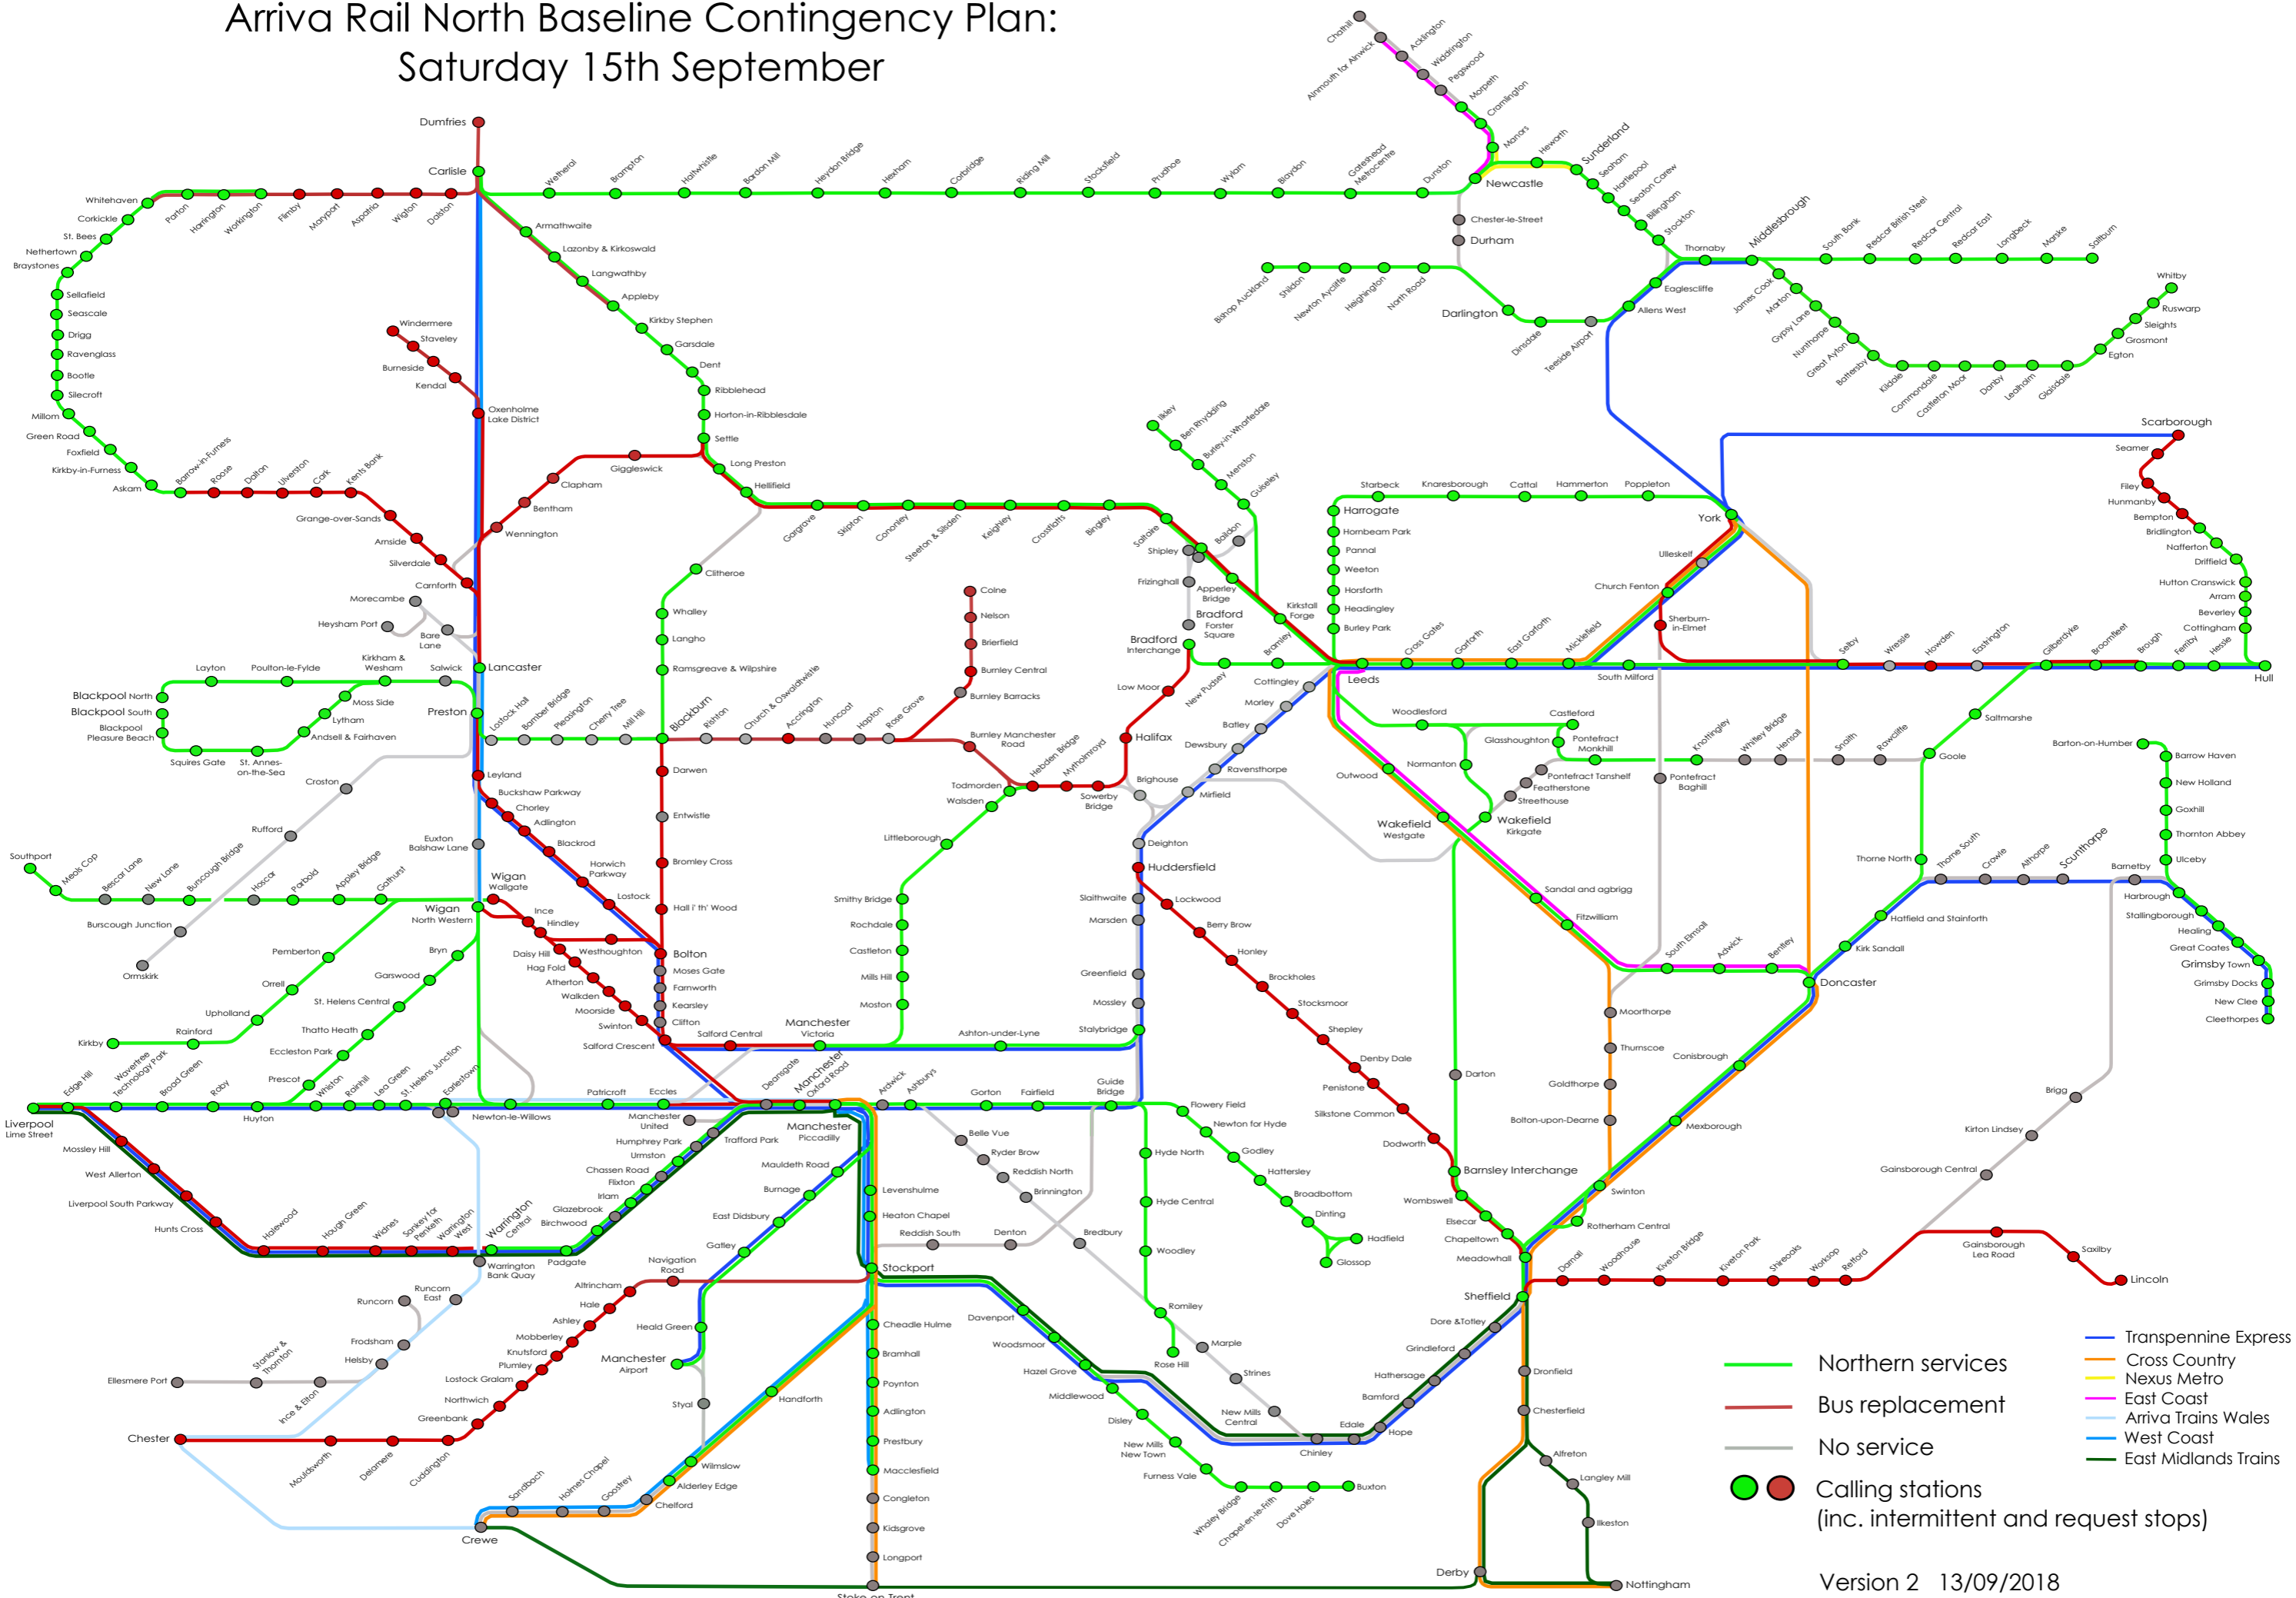

Arriva Rail North Baseline Contingency Plan: Saturday 15th September

- Transpennine Express
- Northern services
- Cross Country
- Nexus Metro
- Bus replacement
- East Coast
- Arriva Trains Wales
- West Coast
- East Midlands Trains
- Calling stations (inc. intermittent and request stops)
-